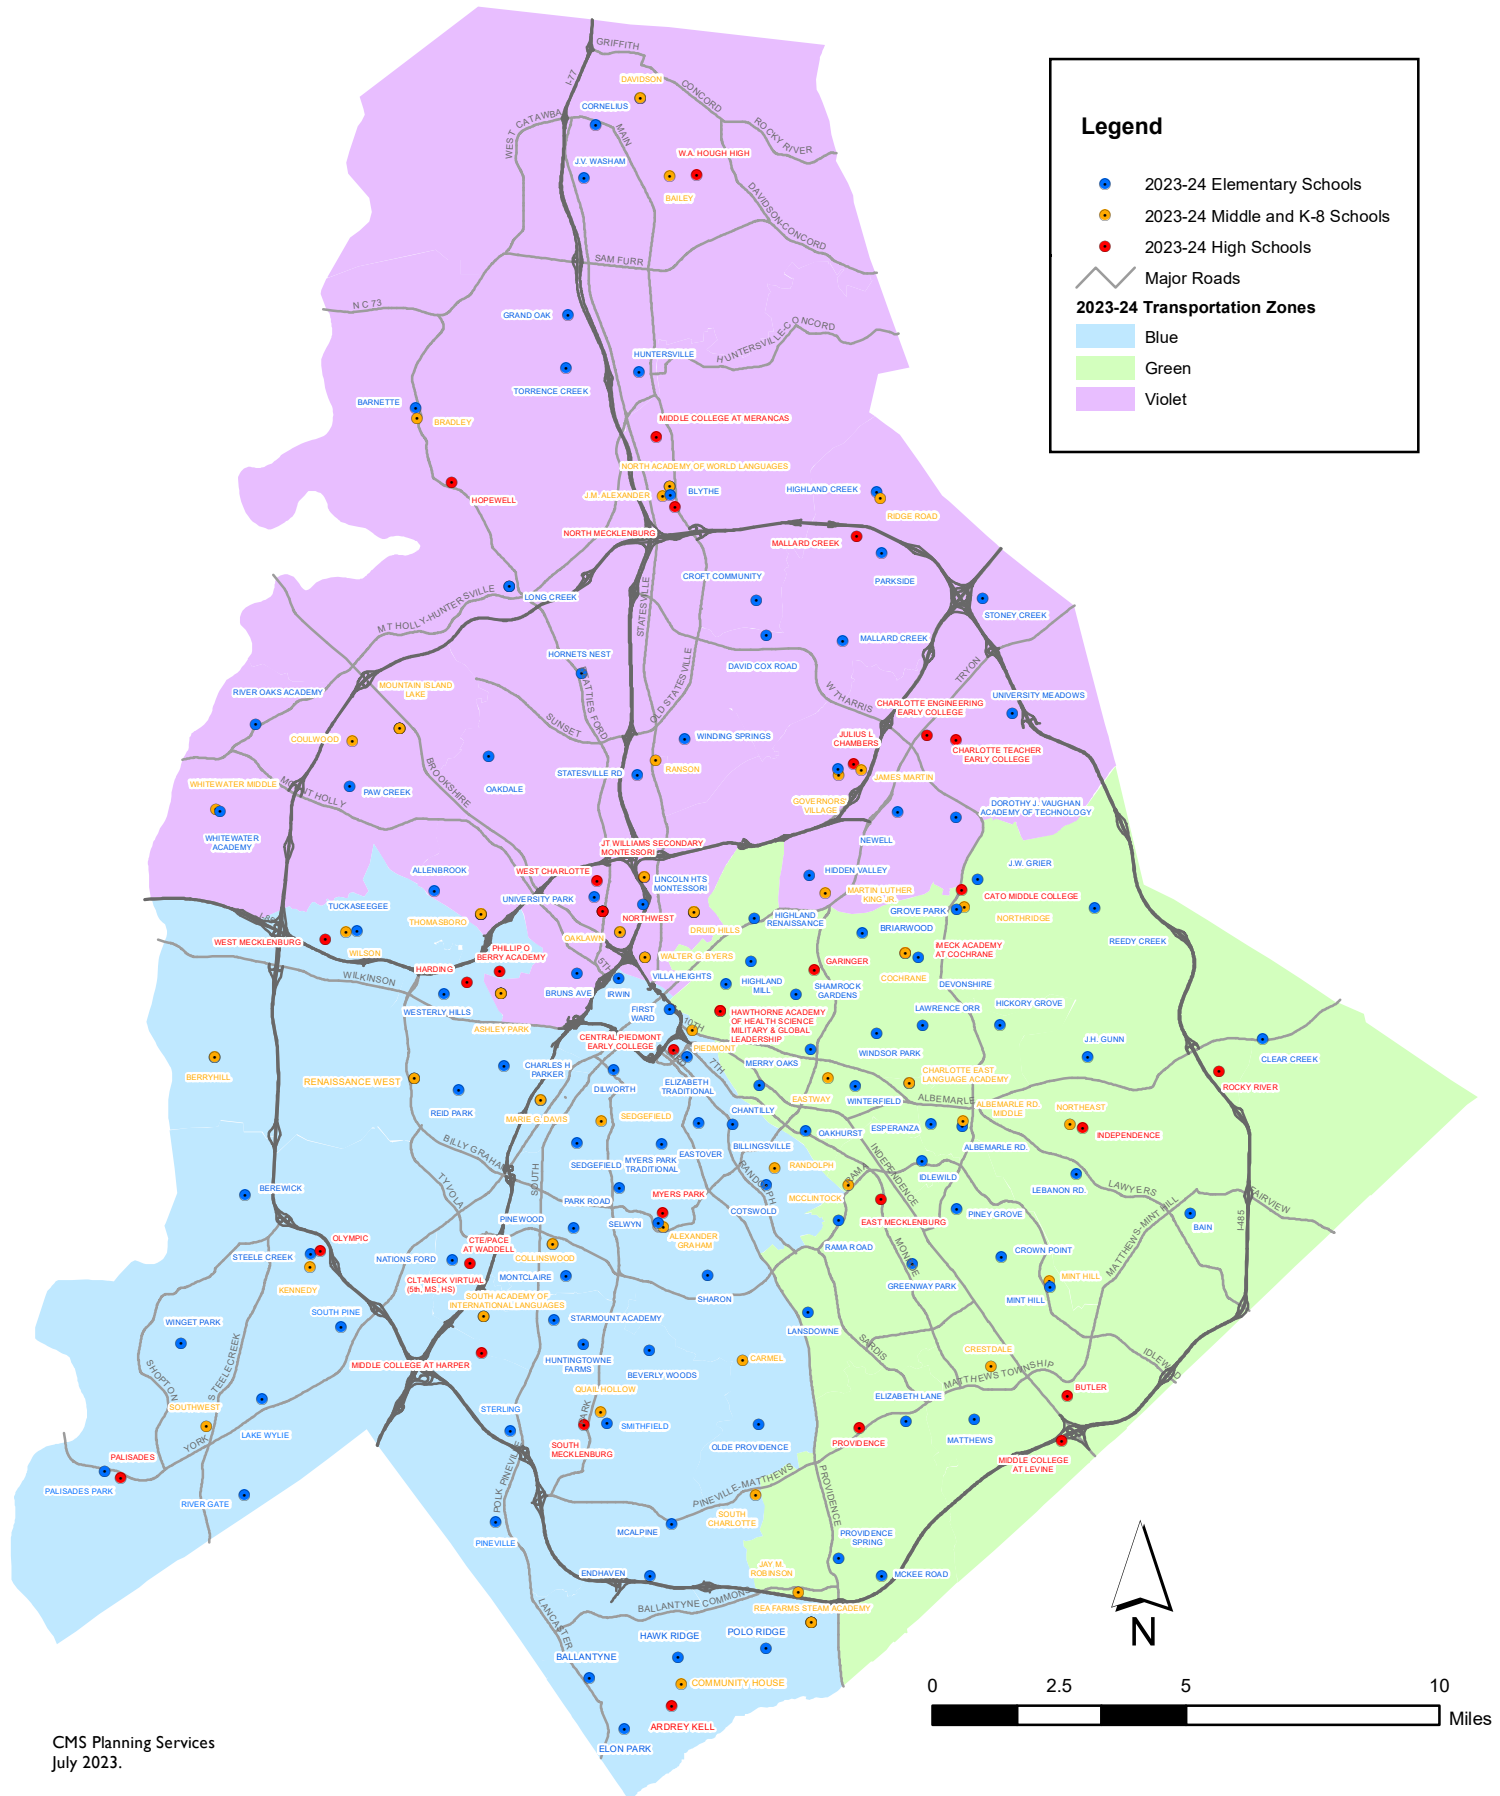

CHARLOTTE-MECKLENBURG SCHOOLS 2023-2024 ELEMENTARY, MIDDLE, AND HIGH SCHOOLS

Legend

- 2023-24 Elementary Schools
- 2023-24 Middle and K-8 Schools
- 2023-24 High Schools
- Major Roads

2023-24 Transportation Zones

- Blue
- Green
- Violet